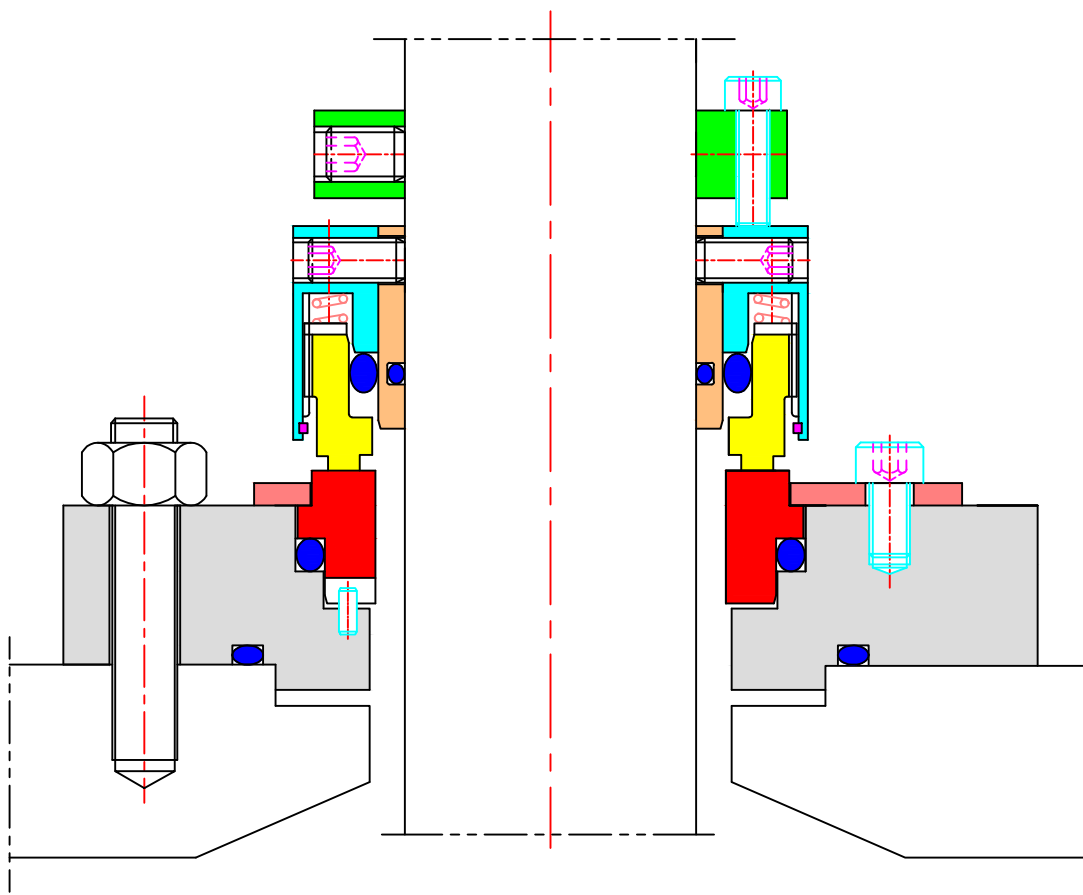

Type 5202 INB

50 SERIES MULTI SPRINGS REACTOR SEAL